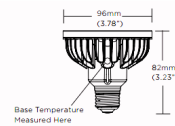

CLICK TO VIEW PRODUCT

Notes: