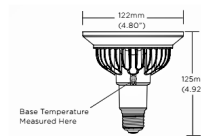

CLICK TO VIEW PRODUCT

Notes: