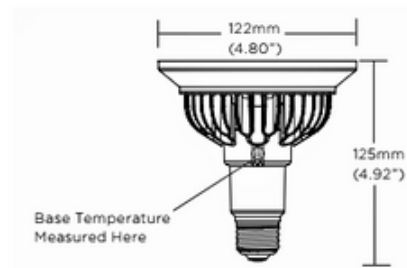

COMPANY	PROJECT	FIXTURE TYPE	APPROVED BY	DATE