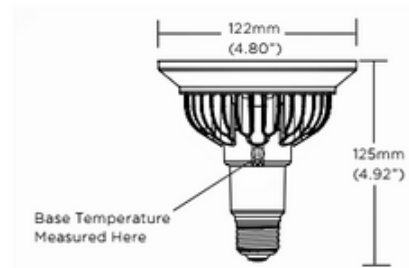

COMPANY	PROJECT	FIXTURE TYPE	APPROVED BY	DATE