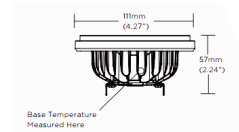

CLICK TO VIEW PRODUCT

Notes: