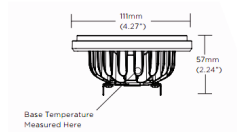

CLICK TO VIEW PRODUCT

Notes: