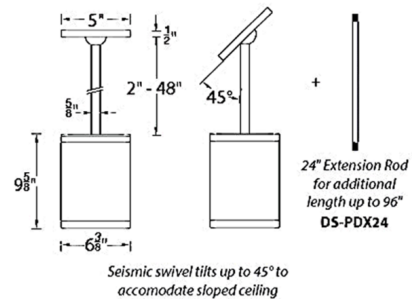

### Description

The Tube 6 Inch Architectural Pendant is a high performance exterior rated LED pendant in an appealing cylindrical profile. Features built in reflector for superior optics and driver concealed within the fixture. Includes 45 degree swivel canopy and two field cuttable 24 inch rods. Additional rods available and sold separately. 120-277V. Dimmable with ELV (100-5%) at 120V or 0-10V (100-1%) at 120-277V. Note: 90CRI available in 2700K and 3000K color temperature only.

### Specifications

COLOR	N/A
BODY FINISH	Bronze
WATTAGE	35W
DIMMER	Low Voltage Electronic
DIMENSIONS	6.38"W x 9.63"H
INTEGRATED LED MODULE	1 x LED/35W/120-277V LED

### Technical Information

BEAM ANGLE	38°
COLOR RENDERING	90 CRI
LAMP COLOR	3000K
LUMENS/WATT	83.71
LUMINOUS FLUX	2930 lumens

Shown in bronze

CLICK TO VIEW PRODUCT

Notes: