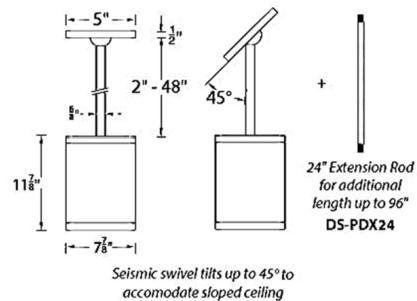

### Description

The Tube 8 Inch Architectural Pendant is a high performance exterior rated LED pendant in an appealing cylindrical profile. Features built in reflector for superior optics and driver concealed within the fixture. Includes 45 degree swivel canopy and two field cuttable 24 inch rods. Additional rods available and sold separately. 120-277V. Dimmable with ELV (100-5%) at 120V or 0-10V (100-1%) at 120-277V. Note: 90CRI available in 2700K and 3000K color temperature only.

### Specifications

COLOR	N/A
BODY FINISH	Graphite
WATTAGE	46W
DIMMER	Low Voltage Electronic
DIMENSIONS	7.88"W x 11.88"H
INTEGRATED LED MODULE	1 x LED/46W/120-277V LED

### Technical Information

BEAM ANGLE	18°
COLOR RENDERING	90 CRI
LAMP COLOR	3000K
LUMENS/WATT	71.20
LUMINOUS FLUX	3275 lumens

Shown in graphite

CLICK TO VIEW PRODUCT

Notes: