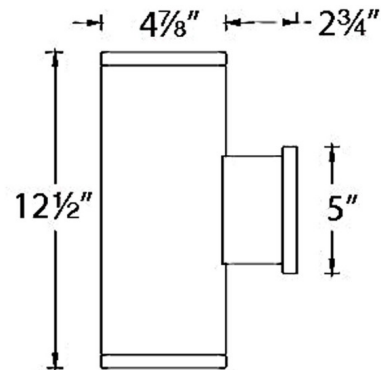

Description

The Tube 5 Inch Architectural Wall Light with Up and Down Beam is a high performance exterior rated LED wall mount light in an appealing cylindrical profile. Driver concealed within the fixture. 120-277V. Dimmable with ELV (100-5%) at 120V, or 0-10V (100-1%) at 120-277V. Notes: Straight up and down available in all options Up and down away from wall available in 33 degree beam only Up and down towards wall available in 33 degree beam only Up and down one side each (one towards wall and one away from wall) available in 33 degree beam only

Specifications

COLOR Clear
BODY FINISH White
WATTAGE 50W
DIMMER Low Voltage Electronic
DIMENSIONS 4.88"W x 12.5"H x 7.63"D
INTEGRATED LED MODULE 1 x LED/50W/120-277V LED

Technical Information

BEAM ANGLE 33°
COLOR RENDERING 85 CRI
LAMP COLOR 2700K
LUMENS/WATT 96.00
LUMINOUS FLUX 4800 lumens

Shown in white / clear

CLICK TO VIEW PRODUCT

Notes: