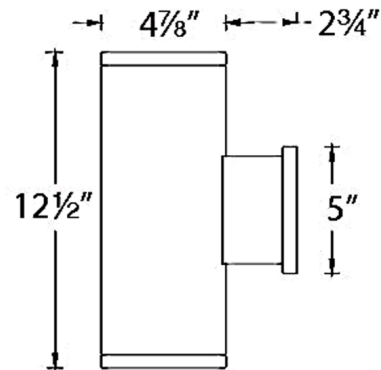

### Description

The Tube 5 Inch Architectural Wall Light with Up and Down Beam is a high performance exterior rated LED wall mount light in an appealing cylindrical profile. Driver concealed within the fixture. 120-277V. Dimmable with ELV (100-5%) at 120V, or 0-10V (100-1%) at 120-277V. Notes: Straight up and down available in all options Up and down away from wall available in 33 degree beam only Up and down towards wall available in 33 degree beam only Up and down one side each (one towards wall and one away from wall) available in 33 degree beam only

### Specifications

COLOR . . . . . Clear  
BODY FINISH . . . . . White  
WATTAGE . . . . . 50W  
DIMMER . . . . . Low Voltage Electronic  
DIMENSIONS . . . . . 4.88"W x 12.5"H x 7.63"D  
INTEGRATED LED MODULE . . . . . 1 x LED/50W/120-277V LED

### Technical Information

BEAM ANGLE . . . . . 33°  
COLOR RENDERING . . . . . 90 CRI  
LAMP COLOR . . . . . 2700K  
LUMENS/WATT . . . . . 76.00  
LUMINOUS FLUX . . . . . 3800 lumens

Shown in white / clear