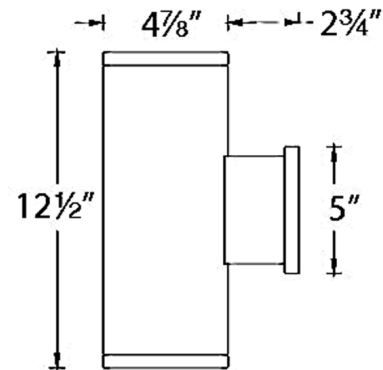

### Description

The Tube 5 Inch Architectural Wall Light with Up and Down Beam is a high performance exterior rated LED wall mount light in an appealing cylindrical profile. Driver concealed within the fixture. 120-277V. Dimmable with ELV (100-5%) at 120V, or 0-10V (100-1%) at 120-277V. Notes: Straight up and down available in all options Up and down away from wall available in 33 degree beam only Up and down towards wall available in 33 degree beam only Up and down one side each (one towards wall and one away from wall) available in 33 degree beam only

### Specifications

COLOR	Clear
BODY FINISH	White
WATTAGE	50W
DIMMER	Low Voltage Electronic
DIMENSIONS	4.88"W x 12.5"H x 7.63"D
INTEGRATED LED MODULE	1 x LED/50W/120-277V LED

### Technical Information

BEAM ANGLE	33°
COLOR RENDERING	90 CRI
LAMP COLOR	2700K
LUMENS/WATT	76.00
LUMINOUS FLUX	3800 lumens

Shown in white / clear

CLICK TO VIEW PRODUCT

Notes: