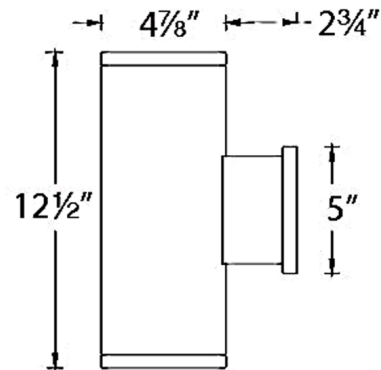

Shown in white / clear

CLICK TO VIEW PRODUCT

Notes: