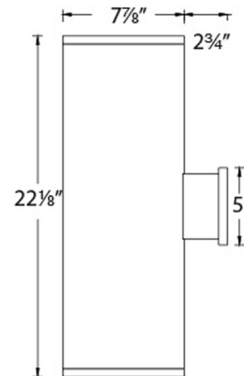

### Description

The Tube 8 Inch Architectural Wall Light with Up and Down Beam is a high performance exterior rated LED wall mount light in an appealing cylindrical profile. Driver concealed within the fixture. 120-277V. Dimmable with ELV (100-5%) at 120V, or 0-10V (100-1%) at 120-277V. Notes: 90CRI available in 2700K and 3000K color temperature only. Straight up and down available in all options Up and down away from wall available in 35 degree beam only Up and down towards the wall available in 35 degree beam only Up and down one each side (one towards wall and one away from wall) available in 35 degree beam only

### Specifications

COLOR	Clear
BODY FINISH	White
WATTAGE	93W
DIMMER	Low Voltage Electronic
DIMENSIONS	7.88"W x 22.13"H x 10.63"D
INTEGRATED LED MODULE	1 x LED/93W/120-277V LED

### Technical Information

BEAM ANGLE	35°
COLOR RENDERING	85 CRI
LAMP COLOR	2700K
LUMENS/WATT	81.40
LUMINOUS FLUX	7570 lumens

Shown in white / clear

CLICK TO VIEW PRODUCT

Notes: