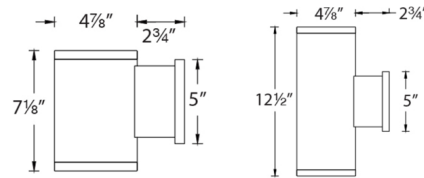

## Tube 5 inch Architectural Up or Down Beam Wall Light By WAC Lighting

### Description

The Tube 5 Inch Architectural Wall Light with Up or Down Beam is a high performance exterior rated LED wall mount light in an appealing cylindrical profile. Driver concealed within the fixture. 120-277V. Dimmable with ELV (100-5%) at 120V, or 0-10V (100-1%) at 120-277V. Notes: 90CRI available in 2700K and 3000K color temperature only. Straight up or down available in all options Up or down away from wall available in 33 degree beam only Up or down towards wall available in 33 degree beam only

### Specifications

COLOR	Clear
BODY FINISH	White
WATTAGE	25W
DIMMER	Low Voltage Electronic
DIMENSIONS	4.88"W x 7.13"H x 7.63"D
INTEGRATED LED MODULE	1 x LED/25W/120-277V LED