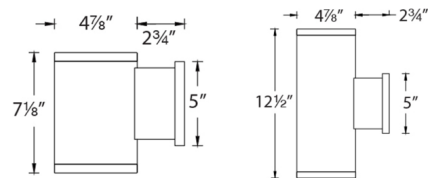

Lightology

lightology.com
866-954-4489
04-25-26

Project: _____
 Company: _____
 Location: _____ Fixture Type: _____
 SPEC #: **WAC226860**
 Approved On: _____ Approved By: _____

Tube 5 inch Architectural Up or Down Beam Wall Light By WAC Lighting

Description

The Tube 5 Inch Architectural Wall Light with Up or Down Beam is a high performance exterior rated LED wall mount light in an appealing cylindrical profile. Driver concealed within the fixture. 120-277V. Dimmable with ELV (100-5%) at 120V, or 0-10V (100-1%) at 120-277V. Notes: 90CRI available in 2700K and 3000K color temperature only. Straight up or down available in all options Up or down away from wall available in 33 degree beam only Up or down towards wall available in 33 degree beam only

Shown in white / clear

Specifications

COLOR	Clear
BODY FINISH	White
WATTAGE	25W
DIMMER	Low Voltage Electronic
DIMENSIONS	4.88"W x 7.13"H x 7.63"D
INTEGRATED LED MODULE	1 x LED/25W/120-277V LED

Technical Information