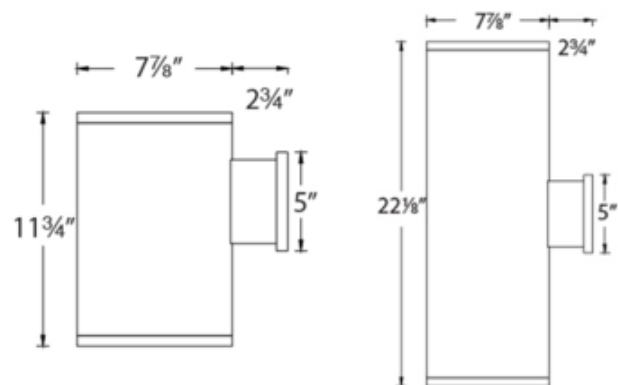

COMPANY

PROJECT

FIXTURE TYPE

APPROVED BY

DATE