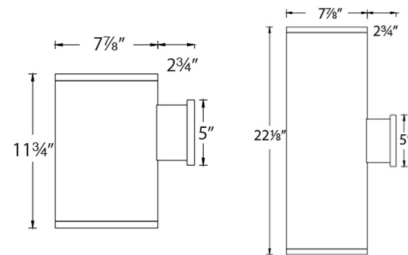

## Tube 8 inch Architectural Up or Down Beam Wall Light By WAC Lighting

### Description

The Tube 8 Inch Architectural Wall Light with Up or Down Beam is a high performance exterior rated LED wall mount light in an appealing cylindrical profile. Driver concealed within the fixture. 120-277V. Dimmable with ELV (100-5%) at 120V, or 0-10V (100-1%) at 120-277V. Notes: 90CRI available in 2700K and 3000K color temperature only Straight up and down available in all options Up and down away from wall available in 35 degree beam only Up and down towards wall available in 35 degree beam only

### Specifications

COLOR	Clear
BODY FINISH	White
WATTAGE	46W
DIMMER	Low Voltage Electronic
DIMENSIONS	7.88"W x 11.75"H x 10.63"D
INTEGRATED LED MODULE	1 x LED/46W/120-277V LED

### Technical Information

BEAM ANGLE	35°
COLOR RENDERING	85 CRI
LAMP COLOR	2700K
LUMENS/WATT	82.28
LUMINOUS FLUX	3785 lumens

CLICK TO VIEW PRODUCT

Notes: