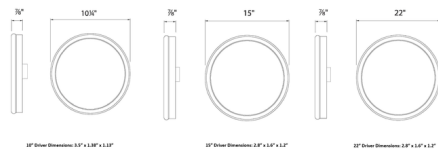

Lightology

lightology.com
866-954-4489
04-25-26

Project: _____

Company: _____

Location: _____ Fixture Type: _____

SPEC #: **WAC227092**

Approved On: _____ Approved By: _____

Geos Wall / Ceiling Light By WAC Lighting

Description

The Geos Wall / Ceiling Light features a Titanium, Brass, or White finish with a frosted acrylic diffuser. May be mounted on ceiling or wall. Choice of 2700K or 3000K color temperature. Includes driver to be located inside junction box. Fits standard 4 inch junction boxes. Note: Limited options available.

Specifications

COLOR . . . . . N/A
BODY FINISH . . . . . White
WATTAGE 12W
DIMMER . . . . . Low Voltage Electronic
DIMENSIONS . . . . . 10.25"W x 0.875"H
INTEGRATED LED MODULE . . . . . 1 x LED/12W/120-277V LED
COUNTRY OF ORIGIN . . . . . China

Technical Information

COLOR RENDERING . . . . . 90 CRI
LAMP COLOR 3000K
LUMENS/WATT 70.33
LUMINOUS FLUX . . . . . 844 lumens

Notes:

Shown in white

CLICK TO VIEW PRODUCT