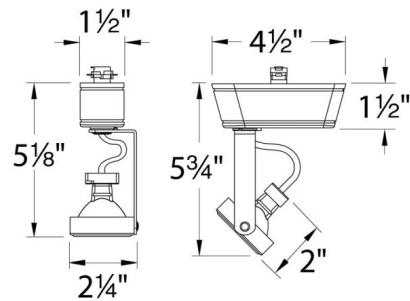

CLICK TO VIEW PRODUCT

Notes: