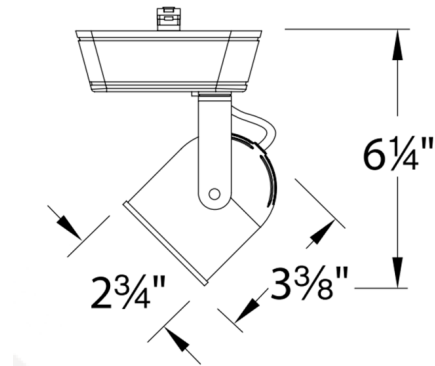

CLICK TO VIEW PRODUCT

Notes: