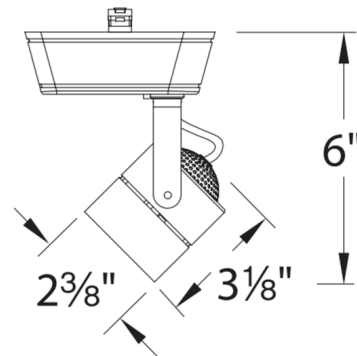

CLICK TO VIEW PRODUCT

Notes: