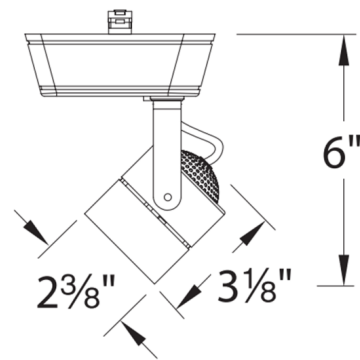

CLICK TO VIEW PRODUCT

Notes: