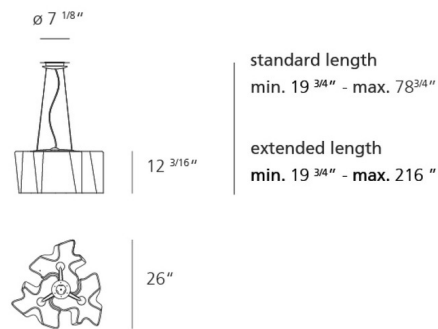

Specifications

COLOR Milky White
 BODY FINISH Gray
 WATTAGE 300W
 DIMMER Standard 120V
 DIMENSIONS 26"W x 12.25"H
 BULB NOT INCLUDED 3 x A19/Medium (E26)/100W/120V Incandescent
 OTHER BULB OPTIONS 3 x A19/Medium (E26)/120V LED
 COUNTRY OF ORIGIN Italy

Technical Information

PRODUCT DIMENSIONS Canopy: 7.125" diameter

Shown in gray / milky white

CLICK TO VIEW PRODUCT

Notes: