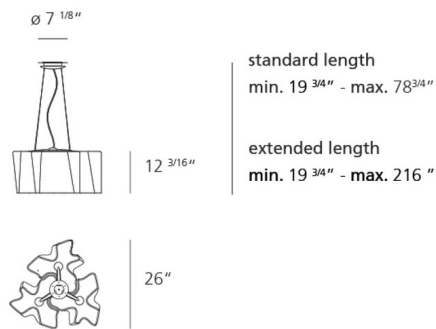

### Specifications

COLOR . . . . . Milky White  
 BODY FINISH . . . . . Gray  
 WATTAGE . . . . . 300W  
 DIMMER . . . . . Standard 120V  
 DIMENSIONS . . . . . 26"W x 12.25"H  
 BULB NOT INCLUDED . . . . . 3 x A19/Medium (E26)/100W/120V Incandescent  
 OTHER BULB OPTIONS . . . . . 3 x A19/Medium (E26)/120V LED  
 COUNTRY OF ORIGIN . . . . . Italy

### Technical Information

PRODUCT DIMENSIONS . . . . . Canopy: 7.125" diameter

Shown in gray / milky white

CLICK TO VIEW PRODUCT

Notes: