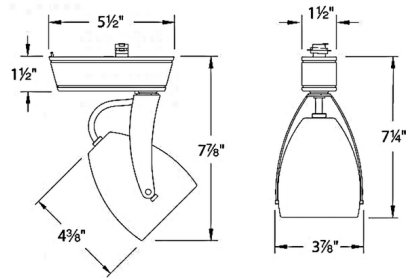

### Description

Impulse LED Track Head is robustly engineered constructed of die-cast aluminum with a steel yoke and clear lens. Finish available in Black, White or Dark Bronze. Choice of 2700K, 3000K, 3500K, or 4000K color temperature, 85 or 90 CRI; and 20 or 40 degree beam angle. Features 360 degree horizontal rotation and 180 degree vertical aiming. ELV dimming. Choice of H, J, or L Track System compatibility. Compatibility: L: WAC L Series and Lightolier Lytespan 120 volt single circuit track (Lightolier track by others) J: WAC J Series single circuit track and Juno 120 volt single circuit and two circuit track systems H: WAC H Series and Halo 120 volt single circuit line voltage track system (Halo track by others) Note: 90CRI option is only available in 2700K and 3000K.

### Specifications

COLOR	N/A
BODY FINISH	White
WATTAGE	22W
DIMMER	Low Voltage Electronic
DIMENSIONS	3.88"W x 7.25"H
INTEGRATED LED MODULE	1 x LED/22W/120V LED

### Technical Information

LAMP LIFE	60000 hours
BEAM ANGLE	20°
COLOR RENDERING	85 CRI
LAMP COLOR	2700K
LUMENS/WATT	55.00
LUMINOUS FLUX	1210 lumens

Shown in white

CLICK TO VIEW PRODUCT

Notes: