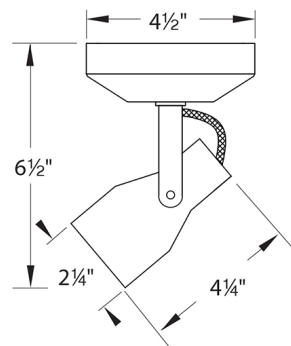

CLICK TO VIEW PRODUCT

Notes: