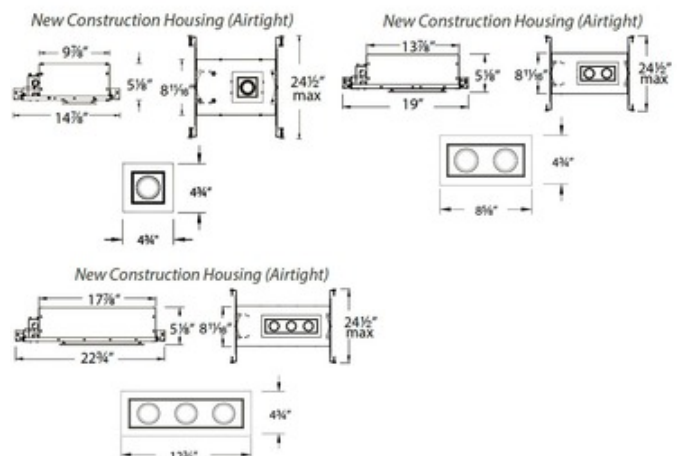

BRAND

WAC Lighting

DESCRIPTION

The 3 Inch Square Mini LED Multiples Adjustable Downlight New Construction Non IC-Rated Housing & Trim features a housing made of die-cast aluminum with an abrasion resistant powder coated finish. Available with a White trim and a Black or White reflector. Housing includes seven knockouts and four Romex style wiring connectors provided for ease of installation. Rated for branch wiring. 120 volt input driver. Features adjustable luminaire with 25 degree vertical tilt and 350 degree horizontal rotation. 30 degree visual cutoff for glare. Complete unit includes Non-IC new construction housing and trim.

TRIM COLOR	N/A
BODY FINISH	White / Black Reflector
WATTAGE	11W
DIMMER	Low Voltage Electronic
DIMENSIONS	6"W x 4.6"H x 4.1"D
INTEGRATED LED MODULE	
LAMP	1 x LED/11W/120V LED

Technical Information

LUMINOUS FLUX	670 lumens
LUMENS/WATT	60.91
LAMP COLOR	3000K
COLOR RENDERING	90 CRI
BEAM ANGLE	25°
LAMP LIFE	60000 hours
FUNCTION	Adjustable Accent
CEILING TYPE	Drywall with Trim
HOUSING TYPE	New Construction NON IC
SPEC #	WAC228178