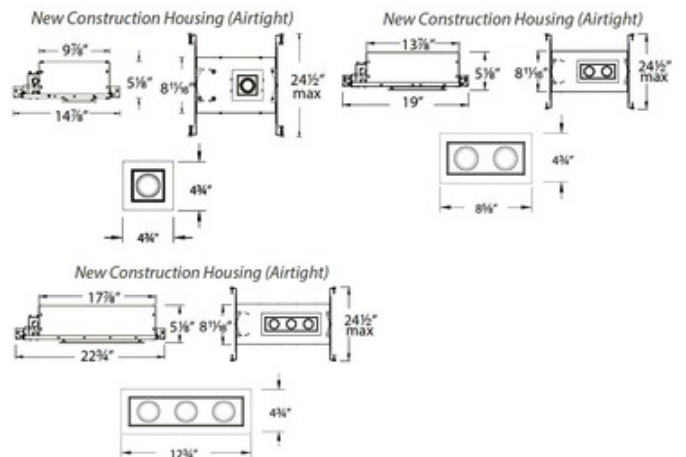

BRAND

WAC Lighting

DESCRIPTION

The 3 Inch Square Mini LED Multiples Adjustable Downlight New Construction Non IC-Rated Housing & Trim features a housing made of die-cast aluminum with an abrasion resistant powder coated finish. Available with a White trim and a Black or White reflector. Housing includes seven knockouts and four Romex style wiring connectors provided for ease of installation. Rated for branch wiring. 120 volt input driver. Features adjustable luminaire with 25 degree vertical tilt and 350 degree horizontal rotation. 30 degree visual cutoff for glare. Complete unit includes Non-IC new construction housing and trim.

TRIM COLOR	N/A
BODY FINISH	White / Black Reflector
WATTAGE	11W
DIMMER	Low Voltage Electronic
DIMENSIONS	6"W x 4.6"H x 4.1"D
INTEGRATED LED MODULE	
LAMP	1 x LED/11W/120V LED

Technical Information

LUMINOUS FLUX	670 lumens
LUMENS/WATT	60.91
LAMP COLOR	3000K
COLOR RENDERING	90 CRI
BEAM ANGLE	25°
LAMP LIFE	60000 hours
FUNCTION	Adjustable Accent
CEILING TYPE	Drywall with Trim
HOUSING TYPE	New Construction NON IC
SPEC #	WAC228178