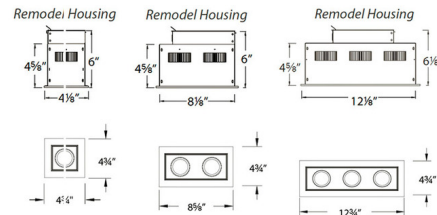

Description

3 Inch Square Mini LED Multiples Adjustable Downlight Remodel Non IC Housing & Trim features a housing made of die-cast aluminum with an abrasion resistant powder coat painted finish in black. Available with one, two, or three lights with a White trim and a Black or White interior reflector. Housing includes seven knockouts and four Romex style wiring connectors provided for ease of installation. Rated for branch wiring. 120 volt input driver. Adjustable luminaire with 25 degree vertical tilt and 350 degree horizontal rotation. 30 degree visual cutoff for glare. Complete unit includes a Non-IC remodel housing and trim.

Shown in white / black reflector

Specifications

REFLECTOR/BAFFLE COLOR	N/A
BODY FINISH	White / Black Reflector
WATTAGE	11W
DIMMER	Low Voltage Electronic
DIMENSIONS	.6"W x 4.6"H x 4.1"D
INTEGRATED LED MODULE	1 x LED/11W/120V LED

Technical Information

APERTURE SHAPE	Rectangular
HOUSING HEIGHT	5"
HOUSING TYPE	Remodel NON IC
CEILING TYPE	Drywall with Trim
FUNCTION	Adjustable Accent
LAMP LIFE	60000 hours
BEAM ANGLE	25°
COLOR RENDERING	90 CRI
LAMP COLOR	3000K
LUMENS/WATT	60.91
LUMINOUS FLUX	670 lumens