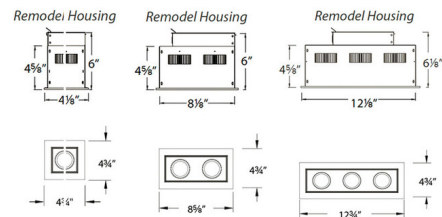

CLICK TO VIEW PRODUCT

Notes: