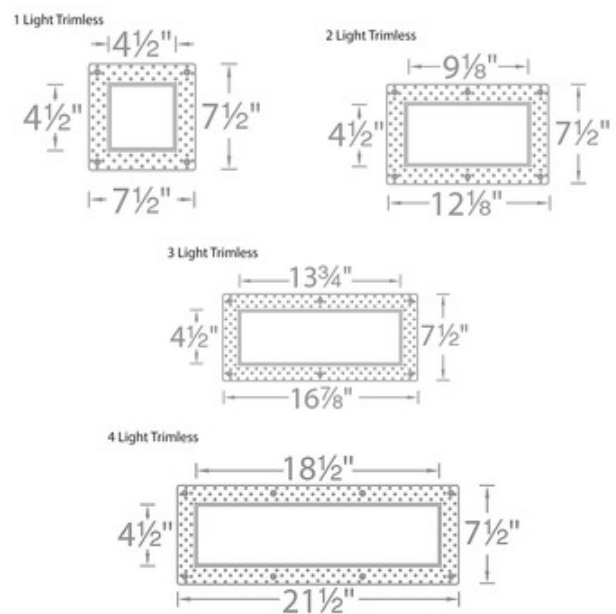

BRAND

WAC Lighting

DESCRIPTION

The Precision Multiples Invisible Trim is designed to sit flush with the ceiling for a clean, architectural look. Continuously wide aiming angle 0-45 degrees. Independently adjustable and retractable heads. LENS-16 accessories sold separately. Note: LED module included with housing. Requires WAC Lighting Precision recessed housing, sold separately.

TRIM COLOR	N/A
BODY FINISH	White
WATTAGE	N/A
DIMMER	N/A
DIMENSIONS	21.75"W x 7.5"D
LAMP	N/A

Technical Information

FUNCTION	Adjustable Accent
CEILING TYPE	Drywall Trimless/Flush
APERTURE SHAPE	Round

SPEC # WAC228258

COMPANY	PROJECT	FIXTURE TYPE	APPROVED BY	DATE