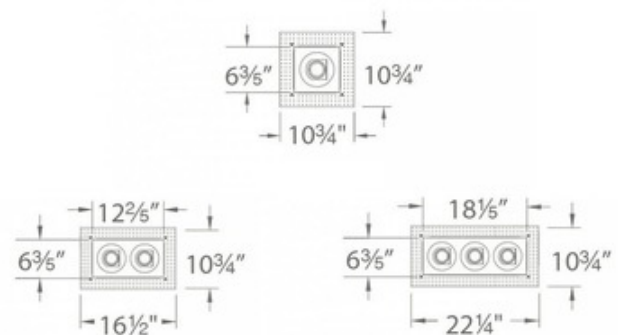

COMPANY	PROJECT	FIXTURE TYPE	APPROVED BY	DATE