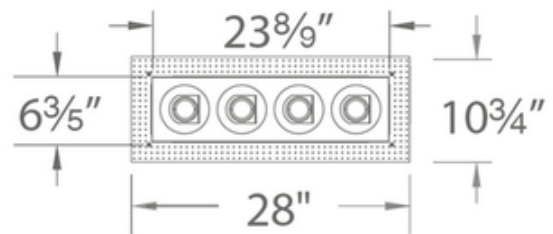

Invisible Trim™

COMPANY	PROJECT	FIXTURE TYPE	APPROVED BY	DATE