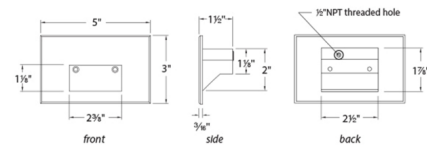

### Description

The 120V Horizontal Scoop Step and Wall Light features a sleek profile with no visible hardware, designed to seamlessly blend into any architecture. These luminaires offer enhanced energy efficient functionality and optimized light output to adequately illuminate stairs, walls and walkways with little or no glare. Made of solid die cast brass in Bronze, corrosion resistant aluminum alloy in a variety of finishes, or 316 marine grade Stainless Steel. Note: Brushed Nickel finish for indoor use only. 120 volt direct wiring with no driver needed. Fits into 2 x 4 junction box with minimum inside dimension of 3 inch length x 2 inch width x 2 inch depth. Includes bracket for J-Box mount. Up to 200 fixtures can be connected in parallel. ELV dimming 100-10%. Note: Bronze on Brass not available in Red or Blue.

### Specifications

COLOR	N/A
BODY FINISH	Stainless Steel
WATTAGE	3.9W
DIMMER	Low Voltage Electronic
DIMENSIONS	5"W x 3"H x 1.5"D
INTEGRATED LED MODULE	1 x LED/3.9W/120V LED
COUNTRY OF ORIGIN	China