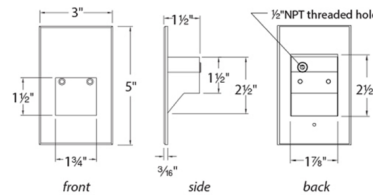

CLICK TO VIEW PRODUCT

Notes: