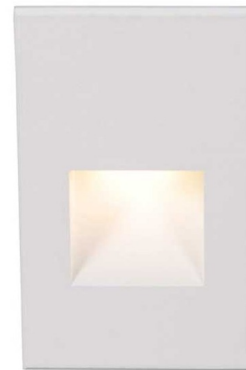

Lightology

lightology.com
866-954-4489
04-25-26

Project: _____
Company: _____
Location: _____ Fixture Type: _____
SPEC #: **WAC228705**
Approved On: _____ Approved By: _____

LED200 120V Vertical Step / Wall Light By WAC Lighting

Description

120V LED200 Vertical Step / Wall Light features a sleek profile with no visible hardware, designed to seamlessly blend into any architecture. These luminaires offer enhanced energy efficient functionality and optimized light output to adequately illuminate stairs, walls and walkways with little or no glare. Direct wiring, no driver needed. Up to 200 fixtures can be connected in parallel. Fits into 2 X 4 junction box with minimum inside dimensions of 3 inch x 2 inch x 2 inch high. Includes bracket for j-box mount. ETL listed. IP66 rated. Title 24 compliant at 120V only. Die cast aluminum in White, Black, Bronze, Graphite, or Brushed Nickel, or marine grade Stainless Steel. Brushed Nickel finish for interior use only.

Specifications

COLOR . . . . . N/A
BODY FINISH . . . . . Stainless Steel
WATTAGE 3.9W
DIMMER . . . . . Low Voltage Electronic
DIMENSIONS . . . . . 3"W x 5"H x 1.5"D
INTEGRATED LED MODULE . . . . . 1 x LED/3.9W/120V LED
COUNTRY OF ORIGIN . . . . . China

Technical Information

COLOR RENDERING . . . . . 85 CRI
LAMP COLOR 3000K
LUMENS/WATT 9.23
LUMINOUS FLUX . . . . . 36 lumens

Shown in white