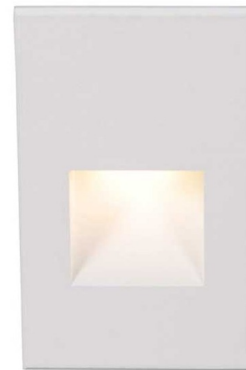

Lightology

lightology.com
866-954-4489
07-07-26

Project: _____
Company: _____
Location: _____ Fixture Type: _____
SPEC #: **WAC228706**
Approved On: _____ Approved By: _____

LED200 120V Vertical Step / Wall Light By WAC Lighting

Description

120V LED200 Vertical Step / Wall Light features a sleek profile with no visible hardware, designed to seamlessly blend into any architecture. These luminaires offer enhanced energy efficient functionality and optimized light output to adequately illuminate stairs, walls and walkways with little or no glare. Direct wiring, no driver needed. Up to 200 fixtures can be connected in parallel. Fits into 2 X 4 junction box with minimum inside dimensions of 3 inch x 2 inch x 2 inch high. Includes bracket for j-box mount. ETL listed. IP66 rated. Title 24 compliant at 120V only. Die cast aluminum in White, Black, Bronze, Graphite, or Brushed Nickel, or marine grade Stainless Steel. Brushed Nickel finish for interior use only.

Specifications

COLOR	N/A
BODY FINISH	White
WATTAGE	3.9W
DIMMER	Low Voltage Electronic
DIMENSIONS	3"W x 5"H x 1.5"D
INTEGRATED LED MODULE	1 x LED/3.9W/120-277V LED
COUNTRY OF ORIGIN	China

Technical Information

COLOR RENDERING	85 CRI
LAMP COLOR	3000K
LUMENS/WATT	16.15
LUMINOUS FLUX	63 lumens

Shown in white