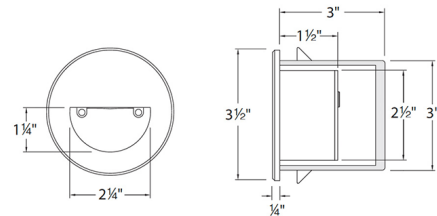

Description

LEDme Round Step and Wall Recessed Light features a sleek profile with no visible hardware, designed to seamlessly blend into any architecture. These luminaires offer enhanced energy efficient functionality and optimized light output to adequately illuminate stairs, walls and walkways with little or no glare. Die cast aluminum construction. Available with White 3000K, Amber, Red or Blue color temperature. 120 volt direct wiring, no driver needed. Up to 200 fixtures can be connected in parallel. Supplied with junction box for recessed new construction or retrofit installations. Dimmable to 10 percent with an electronic low voltage dimmer.

Shown in brushed nickel

Specifications

COLOR	N/A
BODY FINISH	Brushed Nickel
WATTAGE	3.9W
DIMMER	Low Voltage Electronic
DIMENSIONS	3.5"W x 3"D
INTEGRATED LED MODULE	1 x LED/3.9W/120V LED
COUNTRY OF ORIGIN	China