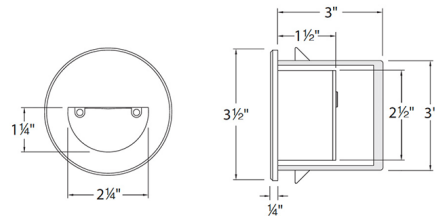

Description

LEDme Round Step and Wall Recessed Light features a sleek profile with no visible hardware, designed to seamlessly blend into any architecture. These luminaires offer enhanced energy efficient functionality and optimized light output to adequately illuminate stairs, walls and walkways with little or no glare. Die cast aluminum construction. Available with White 3000K, Amber, Red or Blue color temperature. 120 volt direct wiring, no driver needed. Up to 200 fixtures can be connected in parallel. Supplied with junction box for recessed new construction or retrofit installations. Dimmable to 10 percent with an electronic low voltage dimmer.

Shown in bronze

Specifications

COLOR	N/A
BODY FINISH	Bronze
WATTAGE	3.9W
DIMMER	Low Voltage Electronic
DIMENSIONS	3.5"W x 3"D
INTEGRATED LED MODULE	1 x LED/3.9W/120V LED
COUNTRY OF ORIGIN	China

Technical Information