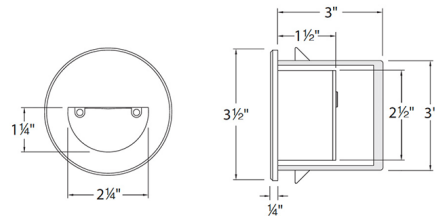

Description

LEDme Round Step and Wall Recessed Light features a sleek profile with no visible hardware, designed to seamlessly blend into any architecture. These luminaires offer enhanced energy efficient functionality and optimized light output to adequately illuminate stairs, walls and walkways with little or no glare. Die cast aluminum construction. Available with White 3000K, Amber, Red or Blue color temperature. 120 volt direct wiring, no driver needed. Up to 200 fixtures can be connected in parallel. Supplied with junction box for recessed new construction or retrofit installations. Dimmable to 10 percent with an electronic low voltage dimmer.

Shown in white

Specifications

COLOR	N/A
BODY FINISH	White
WATTAGE	3.9W
DIMMER	Low Voltage Electronic
DIMENSIONS	3.5"W x 3"D
INTEGRATED LED MODULE	1 x LED/3.9W/120V LED
COUNTRY OF ORIGIN	China

Technical Information