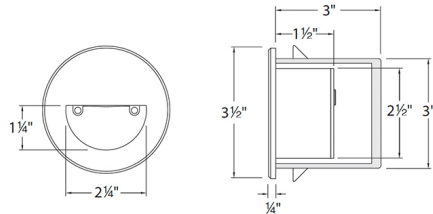

### Specifications

COLOR	N/A
BODY FINISH	White
WATTAGE	3.9W
DIMMER	Low Voltage Electronic
DIMENSIONS	3.5"W x 3"D
INTEGRATED LED MODULE	1 x LED/3.9W/120V LED
COUNTRY OF ORIGIN	China