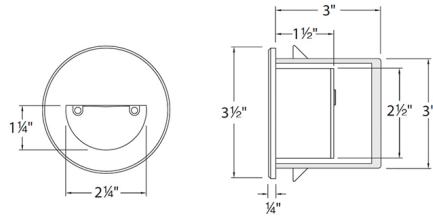

Description

LEDme Round Step and Wall Recessed Light features a sleek profile with no visible hardware, designed to seamlessly blend into any architecture. These luminaires offer enhanced energy efficient functionality and optimized light output to adequately illuminate stairs, walls and walkways with little or no glare. Die cast aluminum construction. Available with White 3000K, Amber, Red or Blue color temperature. 120 volt direct wiring, no driver needed. Up to 200 fixtures can be connected in parallel. Supplied with junction box for recessed new construction or retrofit installations. Dimmable to 10 percent with an electronic low voltage dimmer.

Shown in white

Specifications

COLOR	N/A
BODY FINISH	White
WATTAGE	3.9W
DIMMER	Low Voltage Electronic
DIMENSIONS	3.5"W x 3"D
INTEGRATED LED MODULE	1 x LED/3.9W/120V LED
COUNTRY OF ORIGIN	China

Technical Information