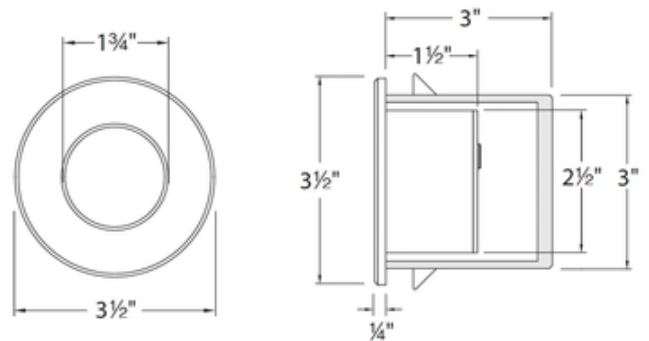

COMPANY	PROJECT	FIXTURE TYPE	APPROVED BY	DATE