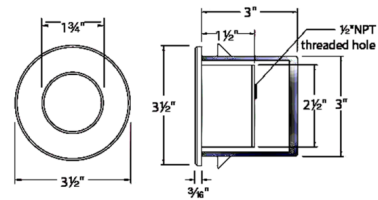

CLICK TO VIEW PRODUCT

Notes: