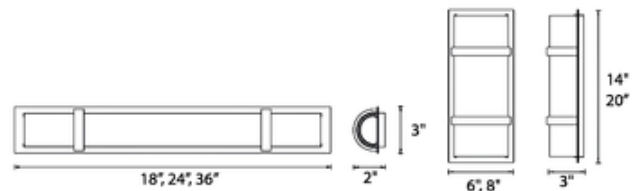

COMPANY	PROJECT	FIXTURE TYPE	APPROVED BY	DATE