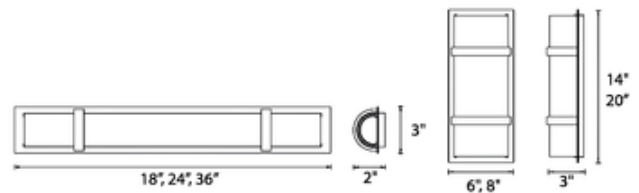

COMPANY	PROJECT	FIXTURE TYPE	APPROVED BY	DATE