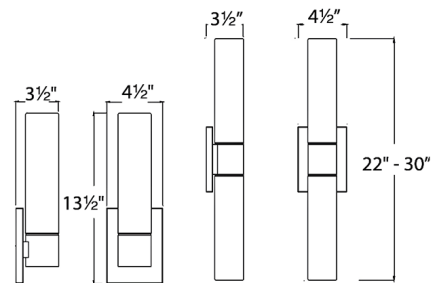

### Specifications

COLOR	Opal
BODY FINISH	Brushed Nickel
WATTAGE	13W
DIMMER	Low Voltage Electronic
DIMENSIONS	4.5"W x 13.5"H x 3.5"D
INTEGRATED LED MODULE	1 x LED/13W/120V LED
COUNTRY OF ORIGIN	China

### Technical Information

COLOR RENDERING	90 CRI
LAMP COLOR	2700K
LUMENS/WATT	68.08
LUMINOUS FLUX	885 lumens

Shown in brushed nickel / opal

CLICK TO VIEW PRODUCT

Notes: