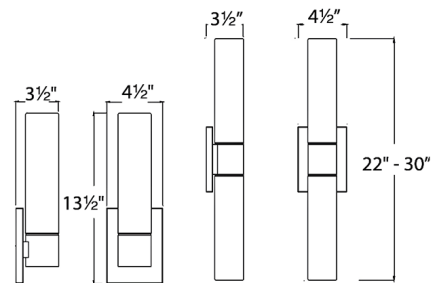

Description

The Elementum Bathroom Vanity Light brings true chemistry between modern style and simple elegance to any room of your home. Features an opal etched triplex glass shade. Mounts vertically on either side of a mirror or horizontally above for flattering diffused illumination. 22 and 30 inch can be mounted in any orientation.

Specifications

| | |
|-----------------------|------------------------|
| COLOR | Opal |
| BODY FINISH | Brushed Nickel |
| WATTAGE | 13W |
| DIMMER | Low Voltage Electronic |
| DIMENSIONS | 4.5"W x 13.5"H x 3.5"D |
| INTEGRATED LED MODULE | 1 x LED/13W/120V LED |
| COUNTRY OF ORIGIN | China |

Technical Information

| | |
|-----------------|------------|
| COLOR RENDERING | 90 CRI |
| LAMP COLOR | 2700K |
| LUMENS/WATT | 68.08 |
| LUMINOUS FLUX | 885 lumens |

Shown in brushed nickel / opal

CLICK TO VIEW PRODUCT