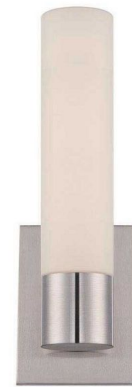

Lightology

lightology.com
866-954-4489
06-04-26

Project: _____
 Company: _____
 Location: _____ Fixture Type: _____
 SPEC #: **WAC228833**
 Approved On: _____ Approved By: _____

Elementum Bathroom Vanity Light By WAC Lighting

Description

The Elementum Bathroom Vanity Light brings true chemistry between modern style and simple elegance to any room of your home. Features an opal etched triplex glass shade. Mounts vertically on either side of a mirror or horizontally above for flattering diffused illumination. 22 and 30 inch can be mounted in any orientation.

Specifications

COLOR	Opal
BODY FINISH	Brushed Nickel
WATTAGE	13W
DIMMER	Low Voltage Electronic
DIMENSIONS	4.5"W x 13.5"H x 3.5"D
INTEGRATED LED MODULE	1 x LED/13W/120V LED
COUNTRY OF ORIGIN	China

Technical Information

COLOR RENDERING	90 CRI
LAMP COLOR	2700K
LUMENS/WATT	68.08
LUMINOUS FLUX	885 lumens

Shown in brushed nickel / opal

CLICK TO VIEW PRODUCT

Notes: