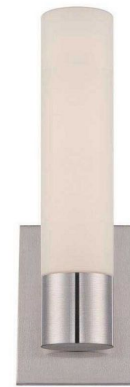

## Elementum Bathroom Vanity Light By WAC Lighting

### Description

The Elementum Bathroom Vanity Light brings true chemistry between modern style and simple elegance to any room of your home. Features an opal etched triplex glass shade. Mounts vertically on either side of a mirror or horizontally above for flattering diffused illumination. 22 and 30 inch can be mounted in any orientation.

### Specifications

COLOR	Opal
BODY FINISH	Brushed Nickel
WATTAGE	13W
DIMMER	Low Voltage Electronic
DIMENSIONS	4.5"W x 13.5"H x 3.5"D
INTEGRATED LED MODULE	1 x LED/13W/120V LED
COUNTRY OF ORIGIN	China