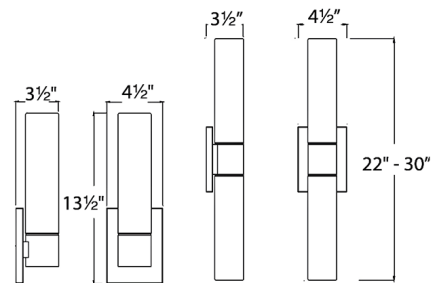

CLICK TO VIEW PRODUCT

Notes: