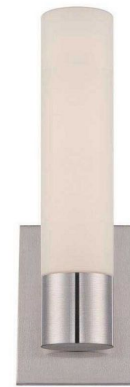

Lightology

lightology.com
866-954-4489
06-04-26

Project: _____
 Company: _____
 Location: _____ Fixture Type: _____
 SPEC #: **WAC228833**
 Approved On: _____ Approved By: _____

Elementum Bathroom Vanity Light By WAC Lighting

Description

The Elementum Bathroom Vanity Light brings true chemistry between modern style and simple elegance to any room of your home. Features an opal etched triplex glass shade. Mounts vertically on either side of a mirror or horizontally above for flattering diffused illumination. 22 and 30 inch can be mounted in any orientation.

Specifications

| | |
|-----------------------|------------------------|
| COLOR | Opal |
| BODY FINISH | Brushed Nickel |
| WATTAGE | 13W |
| DIMMER | Low Voltage Electronic |
| DIMENSIONS | 4.5"W x 13.5"H x 3.5"D |
| INTEGRATED LED MODULE | 1 x LED/13W/120V LED |
| COUNTRY OF ORIGIN | China |

Technical Information

| | |
|-----------------|------------|
| COLOR RENDERING | 90 CRI |
| LAMP COLOR | 2700K |
| LUMENS/WATT | 68.08 |
| LUMINOUS FLUX | 885 lumens |

Shown in brushed nickel / opal

CLICK TO VIEW PRODUCT