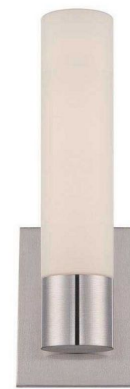

Lightology

lightology.com
866-954-4489
05-24-26

Project: _____
 Company: _____
 Location: _____ Fixture Type: _____
 SPEC #: **WAC228835**
 Approved On: _____ Approved By: _____

Elementum Bathroom Vanity Light By WAC Lighting

Description

The Elementum Bathroom Vanity Light brings true chemistry between modern style and simple elegance to any room of your home. Features an opal etched triplex glass shade. Mounts vertically on either side of a mirror or horizontally above for flattering diffused illumination. 22 and 30 inch can be mounted in any orientation.

Specifications

COLOR	Opal
BODY FINISH	Brushed Nickel
WATTAGE	26W
DIMMER	Low Voltage Electronic
DIMENSIONS	4.5"W x 22"H x 3.5"D
INTEGRATED LED MODULE	1 x LED/26W/120V LED
COUNTRY OF ORIGIN	China

Technical Information

COLOR RENDERING	90 CRI
LAMP COLOR	2700K
LUMENS/WATT	61.15
LUMINOUS FLUX	1590 lumens

Shown in brushed nickel / opal

CLICK TO VIEW PRODUCT

Notes: