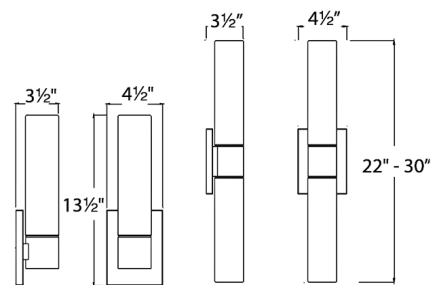

CLICK TO VIEW PRODUCT

Notes: