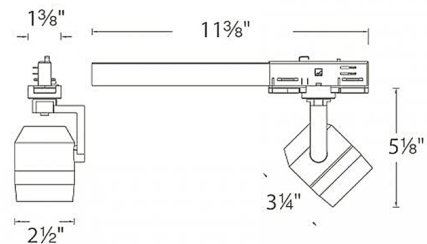

### Description

W Series Paloma is a museum quality LED luminaire with high performance reflector optics. Made of die-cast aluminum with cap ring and integral transformer. Includes clear glass lens. Recessed driver hidden within W track. Integral selector to choose between independently controllable track circuits. Choice of 2700K, 3000K, 3500K, or 4000K color temperature; 85 or 90 CRI; 19, 24, or 36 degree beam angle. 365 degree horizontal rotation and 180 degree vertical aiming. Spring lock to secure the aiming adjustment on horizontal. Accommodates one filter lens or one accessory, sold separately. Dims to 10 percent with electronic low voltage dimmer. For use with WAC Lighting 120 Volt W-Track (2-circuit) system. Note: 90CRI option is only available in 2700K and 3000K.

### Specifications

COLOR	N/A
BODY FINISH	Black
WATTAGE	9.5W
DIMMER	Low Voltage Electronic
DIMENSIONS	2.5"W x 5.1"H x 3.25"D
INTEGRATED LED MODULE	1 x LED/9.5W/120V LED

### Technical Information

LAMP LIFE	50000 hours
BEAM ANGLE	19°
COLOR RENDERING	85 CRI
LAMP COLOR	2700K
LUMENS/WATT	84.21
LUMINOUS FLUX	800 lumens

Shown in black

CLICK TO VIEW PRODUCT

Notes: