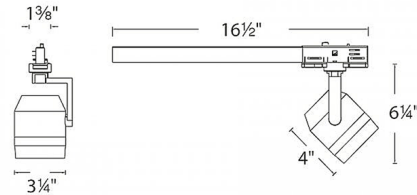

CLICK TO VIEW PRODUCT

Notes: