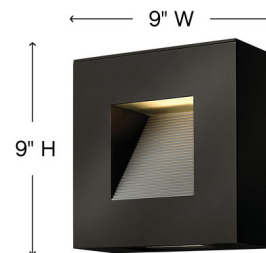

Description

Luna Outdoor Wall Sconce is available in a Bronze, Titanium, or Satin Black finish with an etched glass lens.

Specifications

COLOR	Etched Glass
BODY FINISH	Satin Black
WATTAGE	11W
DIMMER	0-10V
DIMENSIONS	9"W x 9"H x 4"D
INTEGRATED LED MODULE	2 x LED/5.5W/120-277V LED
COUNTRY OF ORIGIN	China

Technical Information

LAMP LIFE	40000 hours
COLOR RENDERING	96 CRI
LAMP COLOR	3000K
LUMENS/WATT	218.18
LUMINOUS FLUX	1200 lumens

Shown in satin black / etched glass

CLICK TO VIEW PRODUCT

Notes: