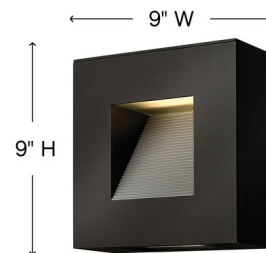

Lightology

lightology.com
866-954-4489
04-17-26

Project: _____

Company: _____

Location: _____ Fixture Type: _____

SPEC #: **HIN229353**

Approved On: _____ Approved By: _____

Luna Square Outdoor Wall Sconce By Hinkley Lighting

Description

Luna Outdoor Wall Sconce is available in a Bronze, Titanium, or Satin Black finish with an etched glass lens.

Shown in satin black / etched glass

Specifications

COLOR	Etched Glass
BODY FINISH	Satin Black
WATTAGE	11W
DIMMER	0-10V
DIMENSIONS	9"W x 9"H x 4"D
INTEGRATED LED MODULE	2 x LED/5.5W/120-277V LED
COUNTRY OF ORIGIN	China

Technical Information

LAMP LIFE	40000 hours
COLOR RENDERING	96 CRI
LAMP COLOR	3000K
LUMENS/WATT	218.18
LUMINOUS FLUX	1200 lumens

CLICK TO VIEW PRODUCT

Notes: