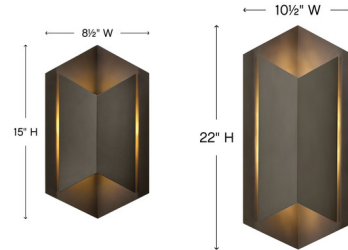

Description

Lex 120V Outdoor Wall Sconce is a lantern formed out of geometric shapes for a modern architectural design. Finish in Bronze. UL listed for wet locations.

Specifications

COLOR	N/A
BODY FINISH	Bronze
WATTAGE	10W
DIMMER	Standard 120V
DIMENSIONS	8.5"W x 15"H x 5"D
INTEGRATED LED MODULE	1 x LED/10W/120V LED
COUNTRY OF ORIGIN	China

Technical Information

LAMP LIFE	40000 hours
COLOR RENDERING	90 CRI
LAMP COLOR	2700K
LUMENS/WATT	60.00
LUMINOUS FLUX	600 lumens

Shown in bronze

CLICK TO VIEW PRODUCT

Notes: