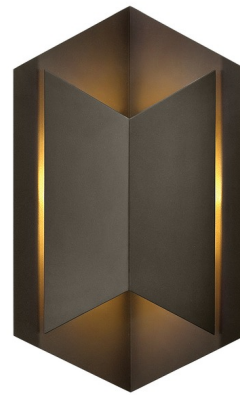

Lightology

lightology.com
866-954-4489
04-26-26

Project: _____

Company: _____

Location: _____ Fixture Type: _____

SPEC #: **HIN229358**

Approved On: _____ Approved By: _____

Lex 120V Outdoor Wall Sconce By Hinkley Lighting

Description

Lex 120V Outdoor Wall Sconce is a lantern formed out of geometric shapes for a modern architectural design. Finish in Bronze. UL listed for wet locations.

Specifications

COLOR	N/A
BODY FINISH	Bronze
WATTAGE	10W
DIMMER	Standard 120V
DIMENSIONS	8.5"W x 15"H x 5"D
INTEGRATED LED MODULE	1 x LED/10W/120V LED
COUNTRY OF ORIGIN	China

Technical Information

LAMP LIFE	40000 hours
COLOR RENDERING	90 CRI
LAMP COLOR	2700K
LUMENS/WATT	60.00
LUMINOUS FLUX	600 lumens

Shown in bronze

CLICK TO VIEW PRODUCT

Notes: