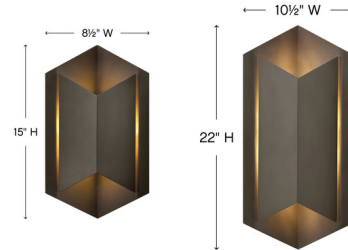

Description

Lex 120V Outdoor Wall Sconce is a lantern formed out of geometric shapes for a modern architectural design. Finish in Bronze. UL listed for wet locations.

Shown in bronze

Specifications

COLOR	N/A
BODY FINISH	Bronze
WATTAGE	10W
DIMMER	Standard 120V
DIMENSIONS	8.5"W x 15"H x 5"D
INTEGRATED LED MODULE	1 x LED/10W/120V LED
COUNTRY OF ORIGIN	China