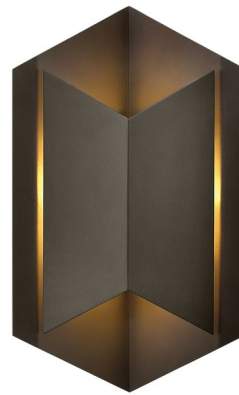

Lightology

lightology.com
866-954-4489
07-10-26

Project: _____

Company: _____

Location: _____ Fixture Type: _____

SPEC #: **HIN229358**

Approved On: _____ Approved By: _____

Lex 120V Outdoor Wall Sconce By Hinkley Lighting

Description

Lex 120V Outdoor Wall Sconce is a lantern formed out of geometric shapes for a modern architectural design. Finish in Bronze. UL listed for wet locations.

Shown in bronze

Specifications

COLOR	N/A
BODY FINISH	Bronze
WATTAGE	10W
DIMMER	Standard 120V
DIMENSIONS	8.5"W x 15"H x 5"D
INTEGRATED LED MODULE	1 x LED/10W/120V LED
COUNTRY OF ORIGIN	China