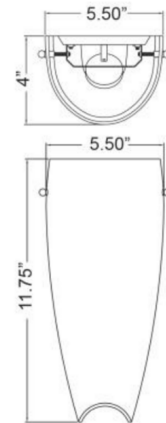

Lightology

lightology.com
866-954-4489
04-24-26

Project: _____

Company: _____

Location: _____ Fixture Type: _____

SPEC #: **ACC229723**

Approved On: _____ Approved By: _____

Daphne Wall Sconce with Knobs By Access

Shown in brushed steel / alabaster

Specifications

| | |
|--------------------|---------------------------------------------|
| COLOR | Alabaster |
| BODY FINISH | Brushed Steel |
| WATTAGE | 100W |
| DIMMER | Standard 120V |
| DIMENSIONS | 5.5\"W x 11.75\"H x 4\"D |
| BULB NOT INCLUDED | 1 x A19/Medium (E26)/100W/120V Incandescent |
| OTHER BULB OPTIONS | 1 x A19/Medium (E26)/120V LED |
| COUNTRY OF ORIGIN | China |