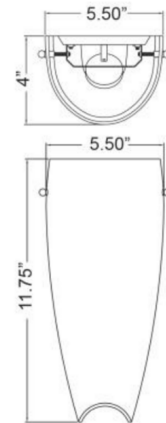

Lightology

lightology.com
866-954-4489
07-02-26

Project: _____

Company: _____

Location: _____ Fixture Type: _____

SPEC #: **ACC229723**

Approved On: _____ Approved By: _____

Daphne Wall Sconce with Knobs By Access

Shown in brushed steel / alabaster

Specifications

COLOR	Alabaster
BODY FINISH	Brushed Steel
WATTAGE	100W
DIMMER	Standard 120V
DIMENSIONS	5.5\"W x 11.75\"H x 4\"D
BULB NOT INCLUDED	1 x A19/Medium (E26)/100W/120V Incandescent
OTHER BULB OPTIONS	1 x A19/Medium (E26)/120V LED
COUNTRY OF ORIGIN	China