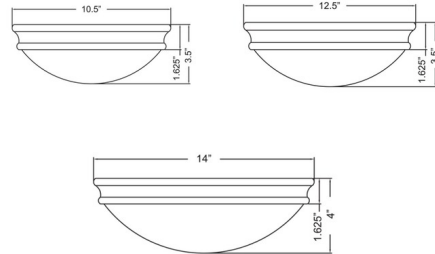

### Specifications

COLOR	Opal
BODY FINISH	Brushed Steel
WATTAGE	100W
DIMMER	Standard 120V
DIMENSIONS	10.5"W x 3.5"H
BULB NOT INCLUDED	1 x A19/Medium (E26)/100W/120V Incandescent
OTHER BULB OPTIONS	1 x A19/Medium (E26)/120V LED
COUNTRY OF ORIGIN	China