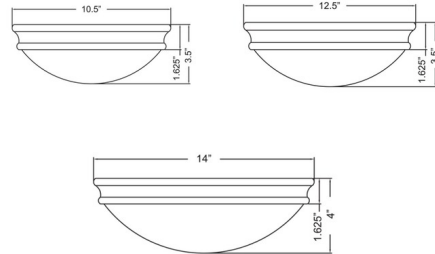

Specifications

COLOR	Opal
BODY FINISH	Brushed Steel
WATTAGE	100W
DIMMER	Standard 120V
DIMENSIONS	10.5"W x 3.5"H
BULB NOT INCLUDED	1 x A19/Medium (E26)/100W/120V Incandescent
OTHER BULB OPTIONS	1 x A19/Medium (E26)/120V LED
COUNTRY OF ORIGIN	China

Technical Information

LAMP COLOR	2700K
LUMENS/WATT	16.00
LUMINOUS FLUX	1600 lumens

CLICK TO VIEW PRODUCT

Notes: