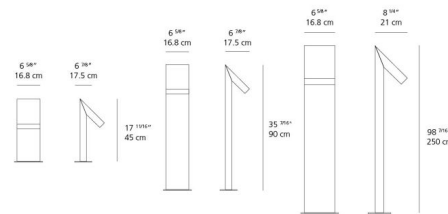

CLICK TO VIEW PRODUCT

Notes: