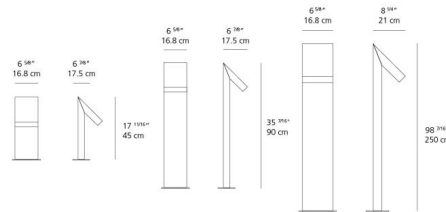

Description

The Chilone Outdoor Floor Light features a UV resistant diffuser in shock resistant polycarbonate, silicone seal gasket, and a mounting plate in folded, welded and painted Steel. Treated with 3 stage outdoor treatment: Nanotechnologies, Antioxidant Primer and Polyester paint. Made of cast die Aluminum with a painted Anthracite Grey or White finish. Three sizes available. Integrated 8/16 watt 120 volt LED light source. Small: 6.6 inch width x 17.7 inch height x 6.9 inch depth. Medium: 6.6 inch width x 35.4 inch height x 6.9 inch depth. Large: 6.6 inch width x 98.4 inch height x 8.3 inch depth. UL Listed for wet locations. IP65 Rated.

Shown in white

Specifications

COLOR	N/A
BODY FINISH	White
WATTAGE	8W
DIMMER	Not Dimmable
DIMENSIONS	6.6"W x 35.4"H x 6.9"D
INTEGRATED LED MODULE	1 x LED/8W/120V LED
COUNTRY OF ORIGIN	Italy

Technical Information