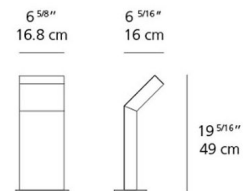

CLICK TO VIEW PRODUCT

Notes: