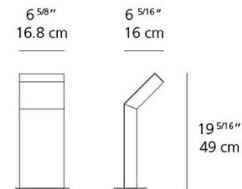

CLICK TO VIEW PRODUCT

Notes: