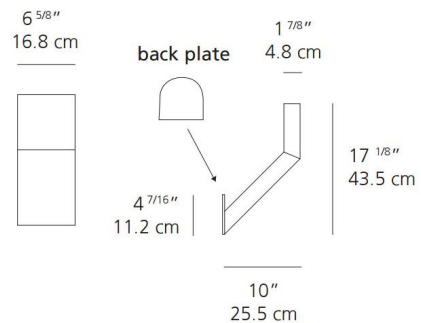

### Description

The Chilone Outdoor Wall Light can be installed with the light directed either downward or upward. Featuring UV resistant diffuser in shock resistant polycarbonate and silicone seal gasket. Treated with 3 stage outdoor treatment: Nanotechnologies, Antioxidant Primer and Polyester paint. Made of cast die Aluminum with a painted Anthracite Grey or White finish. Integrated 16 watt 120 volt LED light source. 6.6 inch width x 17.1 inch height x 10 inch depth. Backplate: 4.4 inch width. UL Listed. IP65 Rated. Suitable for wet locations.

### Specifications

COLOR	N/A
BODY FINISH	White
WATTAGE	16W
DIMMER	Not Dimmable
DIMENSIONS	6.6"W x 17.1"H x 10"D
INTEGRATED LED MODULE	1 x LED/16W/120V LED
COUNTRY OF ORIGIN	Italy