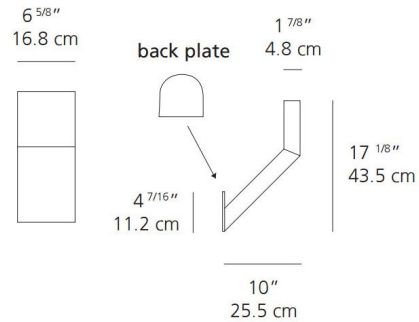

CLICK TO VIEW PRODUCT

Notes: