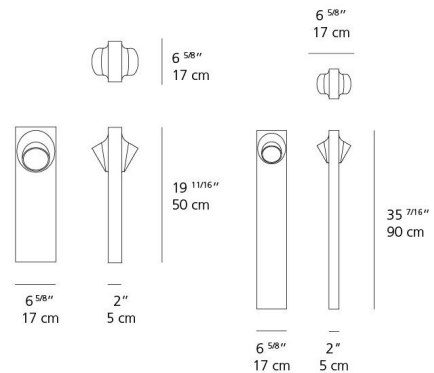

Shown in white

CLICK TO VIEW PRODUCT

Notes: