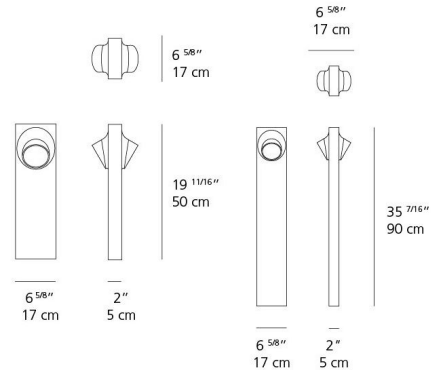

Shown in white

CLICK TO VIEW PRODUCT

Notes: