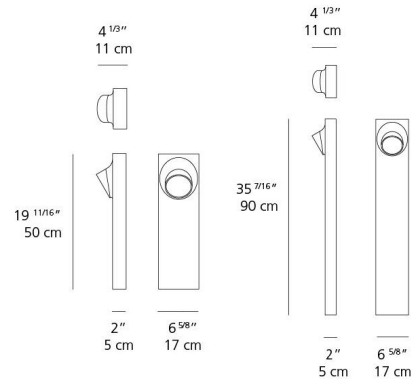

Shown in white

CLICK TO VIEW PRODUCT

Notes: