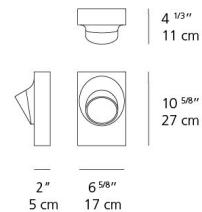

CLICK TO VIEW PRODUCT

Notes: