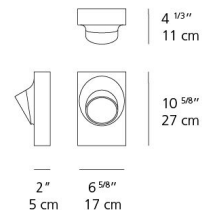

CLICK TO VIEW PRODUCT

Notes: