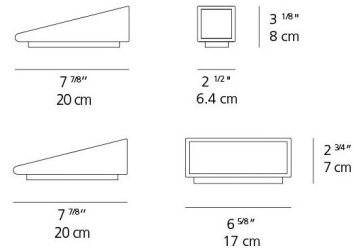

Shown in white

Specifications

COLOR	N/A
BODY FINISH	White
WATTAGE	16W
DIMMER	Not Dimmable
DIMENSIONS	7.9"L x 6.6"W x 2.75"H
INTEGRATED LED MODULE	1 x LED/16W/120V LED
COUNTRY OF ORIGIN	Italy

Technical Information