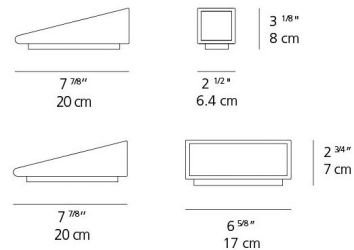

### Specifications

COLOR	N/A
BODY FINISH	White
WATTAGE	16W
DIMMER	Not Dimmable
DIMENSIONS	7.9"L x 6.6"W x 2.75"H
INTEGRATED LED MODULE	1 x LED/16W/120V LED
COUNTRY OF ORIGIN	Italy