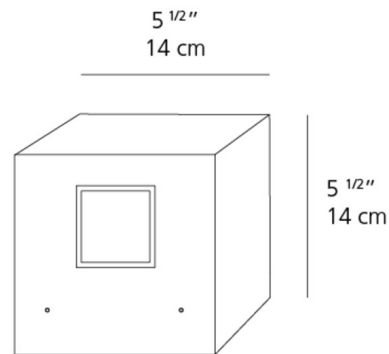

CLICK TO VIEW PRODUCT

Notes: