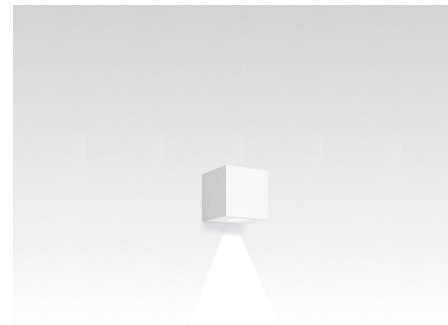

## Effetto Square 1 X 90 Degree Outdoor Wall Light By Artemide

### Description

Effetto Square 1 X 90 Degree Outdoor Wall Light is designed to create architectural effects with a beam pointing up or down. Features a lighting cap unit and terminal board fixed together by means of locking dowels. PMMA lenses silicone flush with the cap to obtain narrow beam opening. Watertight gasket in silicone rubber. Treated with 3 stage treatment: Nanotechnologies, Antioxidant Primer and Polyester paint. Made of die cast aluminum with a painted Anthracite Grey or White finish. One 4.6 watt 120 volt LED module is included. 5.5 inch width x 5.5 inch height x 5.5 inch depth. UL Listed. IP65 Rated. Suitable for wet locations.

### Technical Information

LAMP LIFE	50000 hours
BEAM ANGLE	90°
COLOR RENDERING	80 CRI
LAMP COLOR	3000K
LUMENS/WATT	2.61
LUMINOUS FLUX	12 lumens

Shown in white

CLICK TO VIEW PRODUCT

Notes: