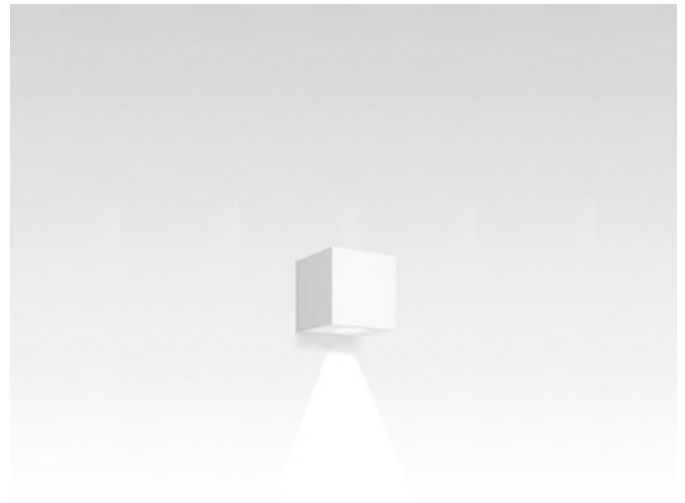

BRAND

Artemide

DESCRIPTION

Effetto Square 1 X 90 Degree Outdoor Wall Light is designed to create architectural effects with a beam pointing up or down. Features a lighting cap unit and terminal board fixed together by means of locking dowels. PMMA lenses silicone flush with the cap to obtain narrow beam opening. Watertight gasket in silicone rubber. Treated with 3 stage treatment: Nanotechnologies, Antioxidant Primer and Polyester paint. Made of die cast aluminum with a painted Anthracite Grey or White finish. One 4.6 watt 120 volt LED module is included. 5.5 inch width x 5.5 inch height x 5.5 inch depth. UL Listed. IP65 Rated. Suitable for wet locations.

Shown in: White

SHADE COLOR	N/A
BODY FINISH	White
WATTAGE	4.6W
DIMMER	Not Dimmable
DIMENSIONS	5.5"W x 5.5"H x 5.5"D
INTEGRATED LED MODULE	
LAMP	1 x LED/4.6W/120V LED

Technical Information

LUMINOUS FLUX	12 lumens
LUMENS/WATT	2.61
LAMP COLOR	3000K
COLOR RENDERING	80 CRI
BEAM ANGLE	90°