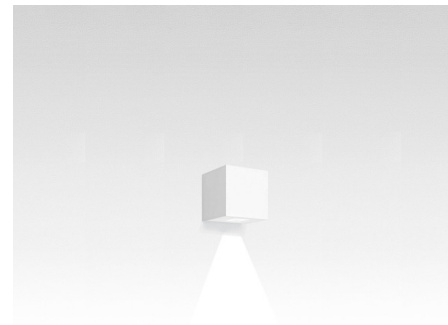

Lightology

lightology.com
866-954-4489
04-25-26

Project: _____

Company: _____

Location: _____ Fixture Type: _____

SPEC #: **ART229901**

Approved On: _____ Approved By: _____

Effetto Square 1 X 90 Degree Outdoor Wall Light

By Artemide

Description

Effetto Square 1 X 90 Degree Outdoor Wall Light is designed to create architectural effects with a beam pointing up or down. Features a lighting cap unit and terminal board fixed together by means of locking dowels. PMMA lenses silicone flush with the cap to obtain narrow beam opening. Watertight gasket in silicone rubber. Treated with 3 stage treatment: Nanotechnologies, Antioxidant Primer and Polyester paint. Made of die cast aluminum with a painted Anthracite Grey or White finish. One 4.6 watt 120 volt LED module is included. 5.5 inch width x 5.5 inch height x 5.5 inch depth. UL Listed. IP65 Rated. Suitable for wet locations.

Specifications

COLOR	N/A
BODY FINISH	White
WATTAGE	4.6W
DIMMER	Not Dimmable
DIMENSIONS	5.5"W x 5.5"H x 5.5"D
INTEGRATED LED MODULE	1 x LED/4.6W/120V LED
COUNTRY OF ORIGIN	Italy

Technical Information

LAMP LIFE	50000 hours
BEAM ANGLE	90°
COLOR RENDERING	80 CRI
LAMP COLOR	3000K
LUMENS/WATT	2.61
LUMINOUS FLUX	12 lumens