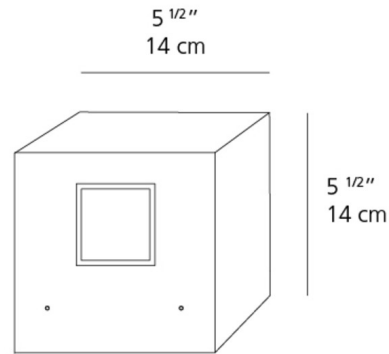

CLICK TO VIEW PRODUCT

Notes: