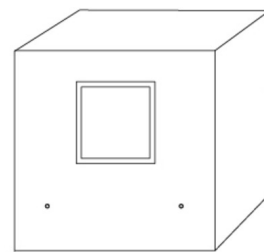

Lightology

lightology.com
866-954-4489
07-09-26

Project: _____

Company: _____

Location: _____ Fixture Type: _____

SPEC #: **ART229909**

Approved On: _____ Approved By: _____

Effetto Square 1 X 15 Degree Outdoor Wall Light

By Artemide

Description

Effetto Square 1 X 15 Degree Outdoor Wall Light is designed to create architectural effects with a beam pointing up or down. Features a lighting cap unit and terminal board fixed together by means of locking dowels. PMMA lenses siliconed flush with the cap to obtain narrow beam angle opening. Silicone rubber watertight gasket. Treated with 3 stage treatment: Nanotechnologies, Antioxidant Primer and Polyester paint. Made of die cast aluminum with a painted Anthracite Grey or White finish. One 4.6 watt 120 volt LED module is included. 5.5 inch width x 5.5 inch height x 5.5 inch depth. UL Listed. IP65 Rated. Suitable for wet locations.

Specifications

COLOR	N/A
BODY FINISH	White
WATTAGE	4.6W
DIMMER	Not Dimmable
DIMENSIONS	5.5"W x 5.5"H x 5.5"D
INTEGRATED LED MODULE	1 x LED/4.6W/120V LED
COUNTRY OF ORIGIN	Italy

Technical Information

LAMP LIFE	50000 hours
BEAM ANGLE	15°
COLOR RENDERING	80 CRI
LAMP COLOR	3000K
LUMENS/WATT	2.39
LUMINOUS FLUX	11 lumens

Shown in white

5 1/2"
14 cm

5 1/2"
14 cm

CLICK TO VIEW PRODUCT

Notes: