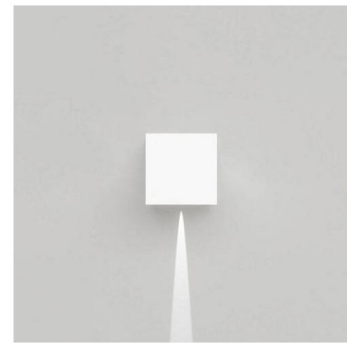

## Effetto Square 1 X 15 Degree Outdoor Wall Light

By Artemide

### Description

Effetto Square 1 X 15 Degree Outdoor Wall Light is designed to create architectural effects with a beam pointing up or down. Features a lighting cap unit and terminal board fixed together by means of locking dowels. PMMA lenses siliconed flush with the cap to obtain narrow beam angle opening. Silicone rubber watertight gasket. Treated with 3 stage treatment: Nanotechnologies, Antioxidant Primer and Polyester paint. Made of die cast aluminum with a painted Anthracite Grey or White finish. One 4.6 watt 120 volt LED module is included. 5.5 inch width x 5.5 inch height x 5.5 inch depth. UL Listed. IP65 Rated. Suitable for wet locations.

### Specifications

COLOR	N/A
BODY FINISH	White
WATTAGE	4.6W
DIMMER	Not Dimmable
DIMENSIONS	5.5"W x 5.5"H x 5.5"D
INTEGRATED LED MODULE	1 x LED/4.6W/120V LED
COUNTRY OF ORIGIN	Italy

### Technical Information

LAMP LIFE	50000 hours
BEAM ANGLE	15°
COLOR RENDERING	80 CRI
LAMP COLOR	3000K
LUMENS/WATT	2.39
LUMINOUS FLUX	11 lumens

Shown in white

5 1/2"  
14 cm

5 1/2"  
14 cm

CLICK TO VIEW PRODUCT